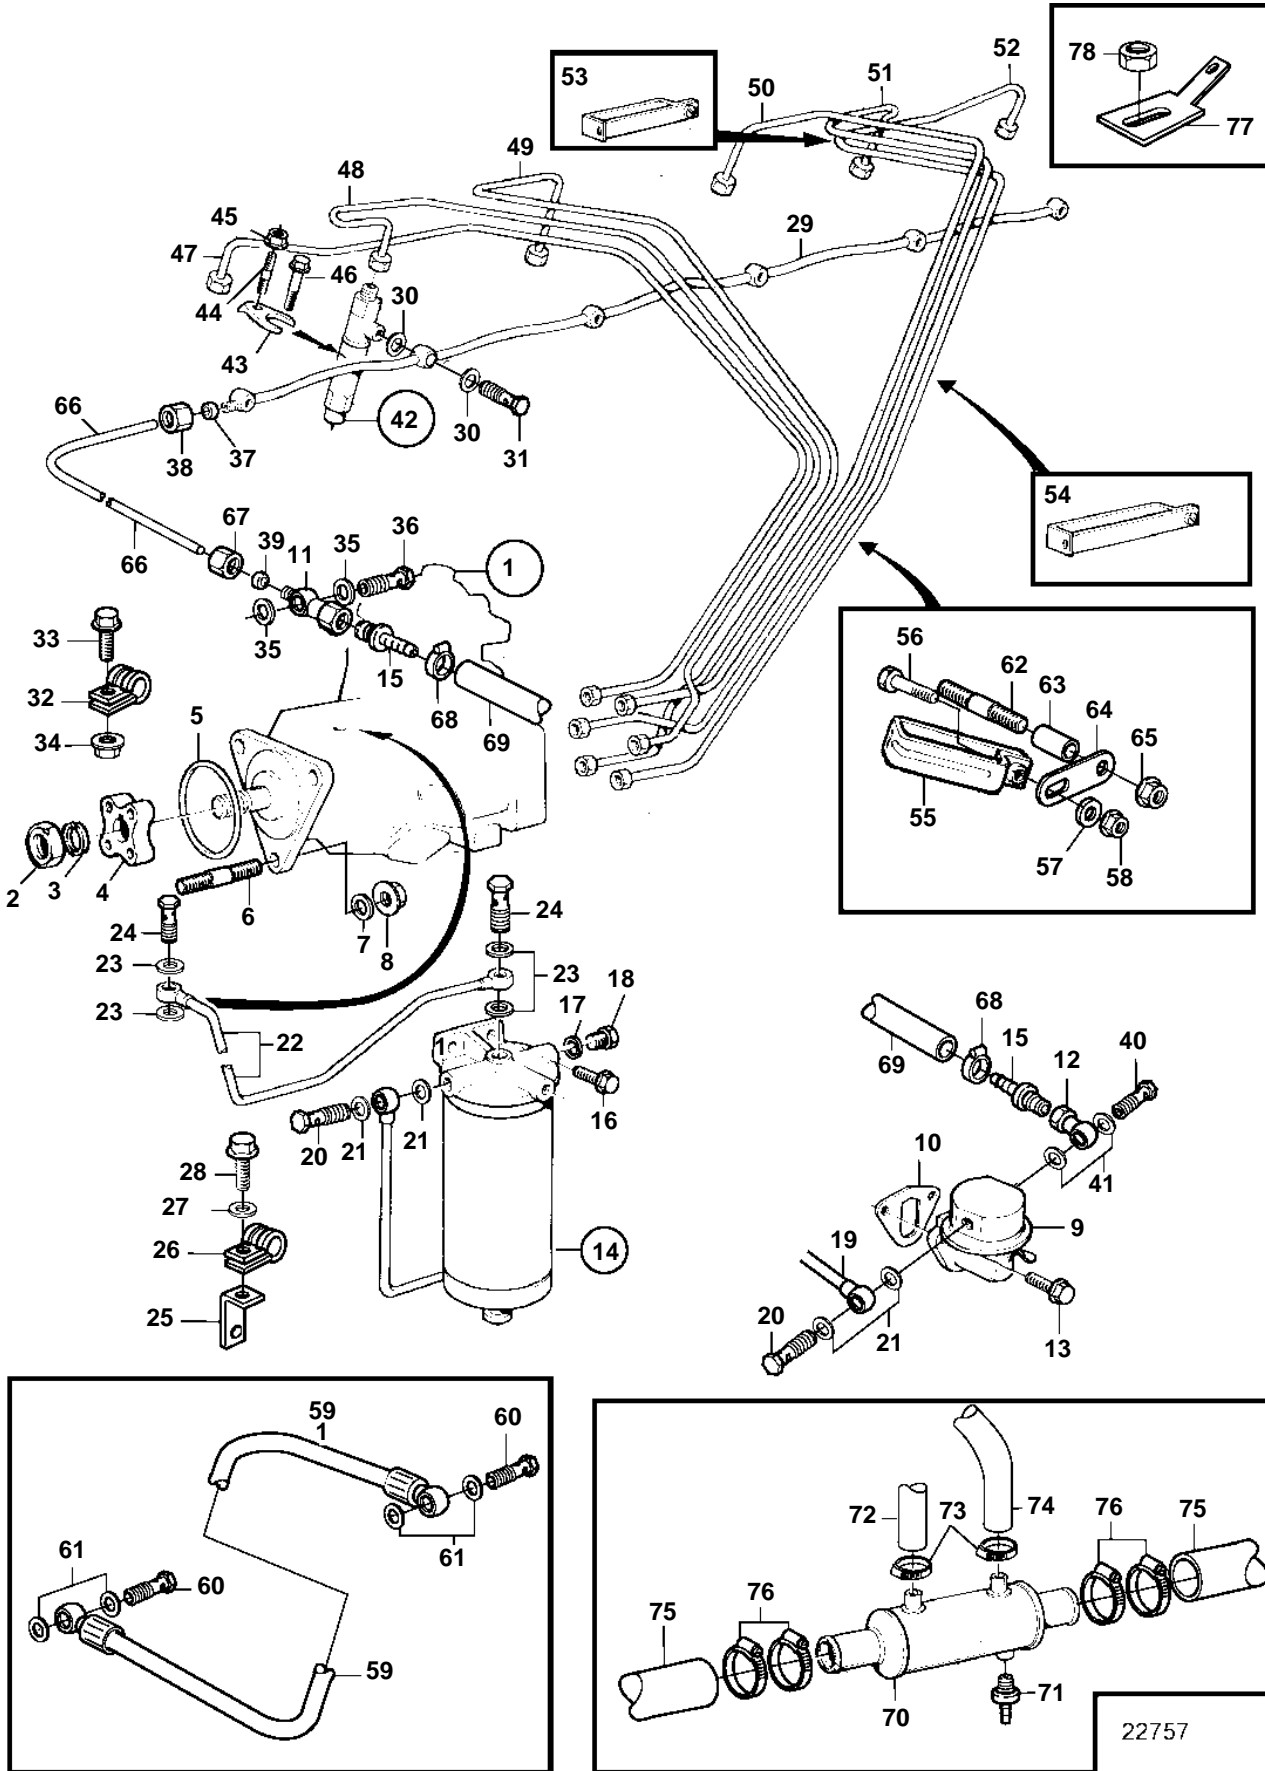

TAMD41P-A, TAMD41L-A, TAMD41M-A, TAMD41H-A, TAMD41H-B

TAMD41P-A, TAMD41L-A, TAMD41M-A, TAMD41H-A, TAMD41H-B

REF	PART NO.	QTY	DESCRIPTION	SEE SEC.	NOTES
1	861102	1	Injection pump		TAMD41P-A, SN-2204153071. Product No. 869030, 869031, 869032, 869036. REPL BY 3581433
				1778	
	3581433	1	Injection pump		TAMD41P-A, SN2204153072-. Product No. 869030, 869031, 869032, 869036.
			Comps. not spec.		
	860270	1	Injection pump		TAMD41P-A. Product No. 869028, 869029, 869053.
				1888	
	861316	1	Injection pump		TAMD41H-A, TAMD41L-A
				1781	
	3581420	1	Injection pump		TAMD41H-B
			Comps. not spec.		
	860915	1	Injection pump		TAMD41M-A
				936	
2	955804	1	Nut		Included in fuel injection pump.
3	955925	1	Spring washer		Included in fuel injection pump.
4	859601	1	Hub		
5	968971	1	O-ring		
6	953047	3	Stud		
7	191172	3	Washer		
8	945408	2	Flange nut		
		1	Nut		
9	3582310	1	Feed pump		
10	3501530	1	Gasket		
11	861080	1	Nipple		
12	861079	1	Nipple		
13	946173	2	Flange screw		
14	860873	1	Fuel filter		REPL BY 3581542
				3722	
	3581542	1	Fuel filter		REPL BY 3588380
				3722	
	3588380	1	Fuel filter		
				7765	
15	3825000	2	Nipple		
16	946329	2	Flange screw		
17	11994	1	Gasket		
18	960629	1	Plug		
19	860448	1	Fuel pipe		
20	969299	2	Hollow screw		
21	11994	4	Gasket		
22	838659	1	Fuel pipe		
23	11994	4	Gasket		
24	969299	2	Hollow screw		
25	846780	1	Bracket		
26	952624	1	Clamp		
27	955893	1	Washer		
28	948746	1	Flange screw		
29	838667	1	Leak-off line		TAMD41P-A/ L-A/ M-A/ H-A
	3581540	1	Leak-off line		TAMD41H-B
30	947620	12	Gasket		TAMD41P-A/ L-A/ M-A/ H-A
	981183	12	Gasket		TAMD41H-B
31	74033	6	Hollow screw		TAMD41P-A/ L-A/ M-A/ H-A
	243487	6	Screw		TAMD41H-B
32	121563	1	Clamp		
33	946544	1	Flange screw		AD41P-A
34	945407	1	Flange nut		
35	11994	2	Gasket		
36		1	Hollow screw		Included in fuel injection pump.
37	956966	1	Ferrule		
38	956980	1	Nut		
39	956966	1	Ferrule		
40	969299	1	Hollow screw		